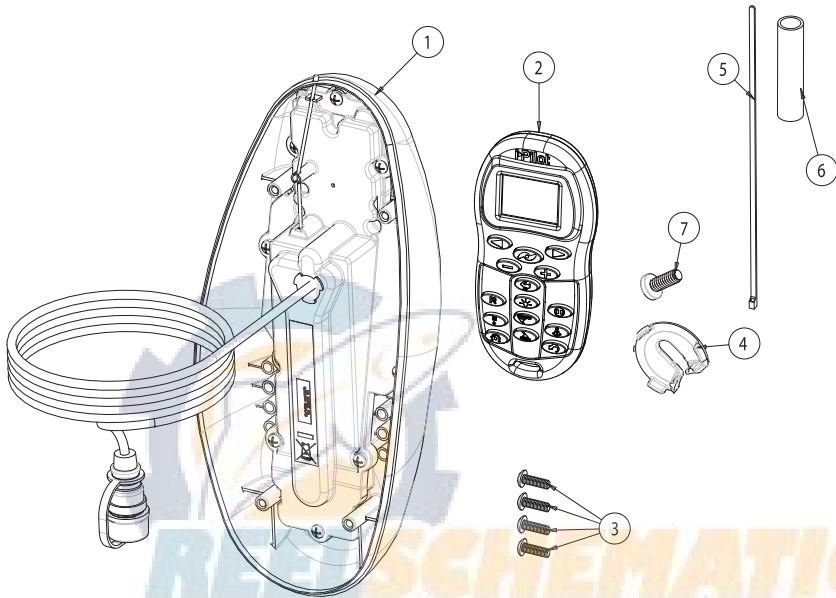

PARTS LIST VIEW TERROVA

ITEM #	PART NUMBER	DESCRIPTION	QTY
1	2990270	I-PILOT CONTROLLER, TERROVA	1
2	2994170	REMOTE, ASSEMBLY I-PILOT	1
3	2372100	SCREW, #8-18 X 5/8" SS	4
4*	2377152	MANUAL, I-PILOT	1
5*	2377153	MANUAL, I-PILOT QUICK REFERENCE GUIDE	1
6*	2370817	LANYARD, REMOTE WITH CARABINEER	1

* Not Shown In Exploded View

INSTALLATION

PARTS LIST VIEW RIPTIDE ST

ITEM #	PART NUMBER	DESCRIPTION	QTY
1	2990271	I-PILOT CONTROLLER, RIPTIDE ST	1
2	2994170	REMOTE, ASSEMBLY I-PILOT	1
3	2372100	SCREW, #8-18 X 5/8" SS	4
4*	2377152	MANUAL, I-PILOT	1
5*	2377153	MANUAL, I-PILOT QUICK REFERENCE GUIDE	1
6*	2370817	LANYARD, REMOTE WITH CARABINEER	1

* Not Shown In Exploded View

PARTS LIST VIEW POWERDRIVE V2

ITEM #	PART NUMBER	DESCRIPTION	QTY
1	2990272	I-PILOT CONTROLLER, POWERDRIVE V2	1
2	2994170	REMOTE, ASSEMBLY I-PILOT	1
3	2372100	SCREW, #8-18 X 5/8" SS	4
4	2224704	INSERT PLUG, BLACK SLOTTED	1
5	2376312	TIE, NYLON	5
6	2375403	HEAT SHRINK, .375 X 2 ADHESIVE LINED 3:1	4
7	2303430	SCREW - 1/4 - 20 X 5/8 - SELFTAP ZP	2
8*	2377152	MANUAL, I-PILOT	1
9*	2377153	MANUAL, I-PILOT QUICK REFERENCE GUIDE	1
10*	2370817	LANYARD, REMOTE WITH CARABINEER	1

* Not Shown In Exploded View

INSTALLATION

PARTS LIST VIEW RIPTIDE SP

ITEM #	PART NUMBER	DESCRIPTION	QTY
1	2990273	I-PILOT CONTROLLER, RIPTIDE SP	1
2	2994170	REMOTE, ASSEMBLY I-PILOT	1
3	2372100	SCREW, #8-18 X 5/8" SS	4
4	2224705	INSERT PLUG, WHITE SLOTTED	1
5	2376312	TIE, NYLON	5
6	2375403	HEAT SHRINK, .375 X 2 ADHESIVE LINED 3:1	10
7	2332104	SCREW - 1/4 - 20 X 5/8 SS	2
8*	2377152	MANUAL, I-PILOT	1
9*	2377153	MANUAL, I-PILOT QUICK REFERENCE GUIDE	1
10*	2370817	LANYARD, REMOTE WITH CARABINEER	1